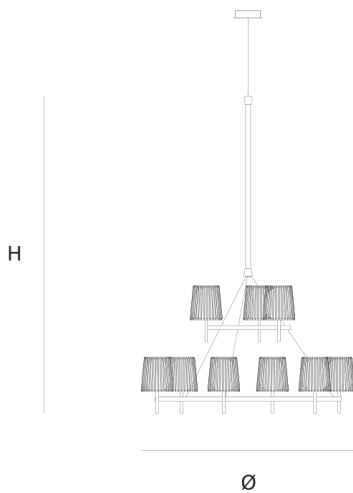

Product data sheet

Date: June 15th 2021

ABOUT **JULIA DOUBLE** **CHANDELIER** by Daniel Becker

A reinterpretation of the classic textile plissé shade. Julia series includes suspensions, chandeliers, wall, floor and table lamps. Each one consists of two shades: the outer is handmade of brass, while the inner is made of translucent glass. Both shades are connected to a classic table lamp in a way that signifies the present archetypal gesture.

DIMENSIONS

Ø 130 cm 51.2 inch
H 205 cm 80.7 inch

LIGHTSOURCE

9 x E14 led, 4W, 2340LM,
2000-2900K

FINISH

Chrome plated
Brass

TYPE.NR

CANOPY

Ø 17 cm 6.7 inch
H 5 cm 2 inch

INCLUDED

Yes

CABLELENGTH

Up to 300 cm 118 inch

TYPE	chandelier
STANDARD	The fixture is supplied with dim to warm led lamps. Black canopy with cover plate in matching colour of the fixture.
OPTIONAL	
TRANSFORMER/DRIVER	n/a
DIMMING	led dimmer